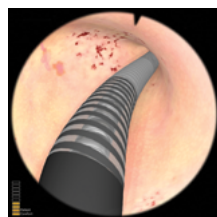

Rollerball
Endometrial
Ablation

Diagnostic
Hysteroscopy

Advanced Resection

Polypectomy

Essure

Myomectomy

Morcellation

TURP Mentor - comprehensive training for TURP, TURB and BPH treatment

Only Sionix products offer a complete Urology Training Curriculum including simulators for Robotic Surgery, Laparoscopy, Endourology, TURP, Laser BPH and TURB.

TURP Basic Skills

Laser BPH

TURP Procedures