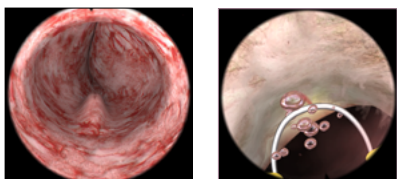

HYST Mentor™

TURP Mentor™

Flexible, cost-effective solutions suitable for various settings

- Height adjustable platform
- Monitors for simulation control and the procedural view
- Haptic system with 4 degrees-of-freedom

ADAPTED ORIGINAL RESECTOSCOPE

- Fully extractable
- In and outlet valves for fluid handling
- 0° 12° and 30° virtual cameras
- Working element for electro-surgery

Educational Features

HANDS-ON SIMULATION TRAINING