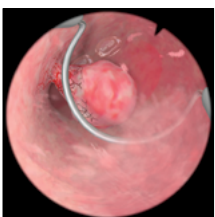

Combined platform for the hands-on practice of hysteroscopy, transurethral resection of the prostate (TURP), transurethral resection of bladder tumors (TURB) and laser BPH treatment.

HYST Mentor - comprehensive hysteroscopy curriculum

Rollerball
Endometrial
Ablation

Diagnostic
Hysteroscopy

Advanced Resection

Polypectomy

Essure

Myomectomy

Morcellation

TURP Mentor - comprehensive training for TURP, TURB and BPH treatment